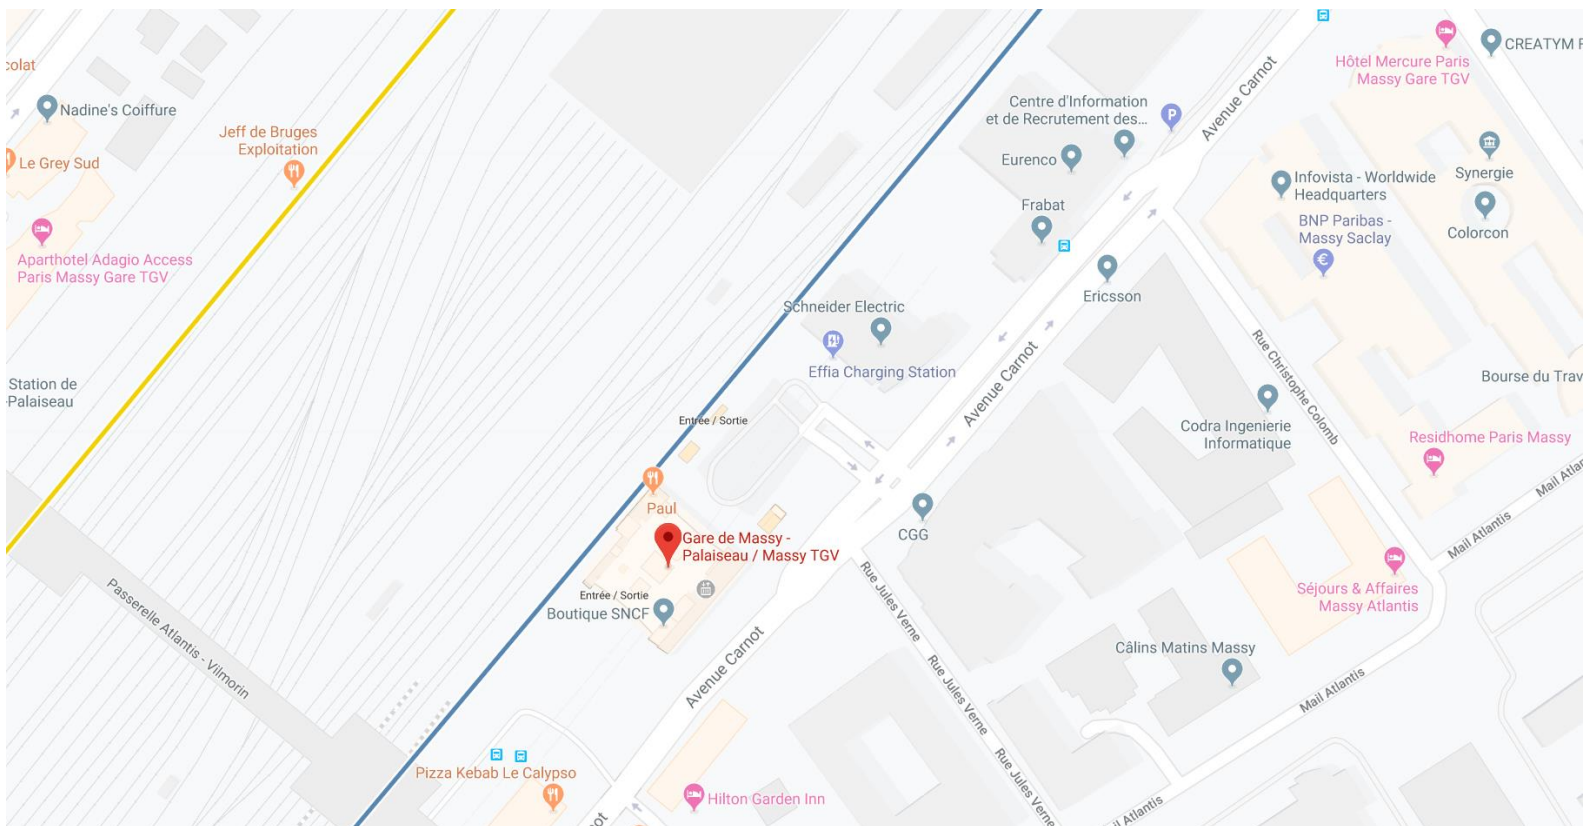

Lodging

Unfortunately, there are no hotels at walking distance from the conference building. Nevertheless, there are some hotels near Massy-Palaiseau RER and TGV train station, which are very close, about 15-20 minutes away by bus 91.06 or 91.10 (see above).

Hôtel Mercure Paris Massy Gare TGV 21 Avenue Carnot, 91300 Massy Tel : +33 (0)1 69 32 80 20 https://mercure-paris-massy-gare-tgv-hotel.hotelmix.fr/	Sejours Affaires Massy Atlantis 6 rue Christophe Colomb 91300 MASSY Tel : +33 (0)1 60 19 20 20 https://www.sejours-affaires.com/residence-hoteliere-aparthotel-massy-247.html
Residhome Paris-Massy 7 rue Christophe Colomb 91300 MASSY Tel : +33 (0)1 69 81 62 https://www.residhome.com/residence-hoteliere-aparthotel-massy-147.html	Aparthotel Adagio Access Paris Massy Gare TGV 2A Place de l'Union Européenne, 91300 Massy Tel : +33 (0)1 69 18 83 50 https://www.adagio-city.com/fr/hotel-8696-aparthotel-adagio-access-paris-massy-gare-tgv/index.shtml