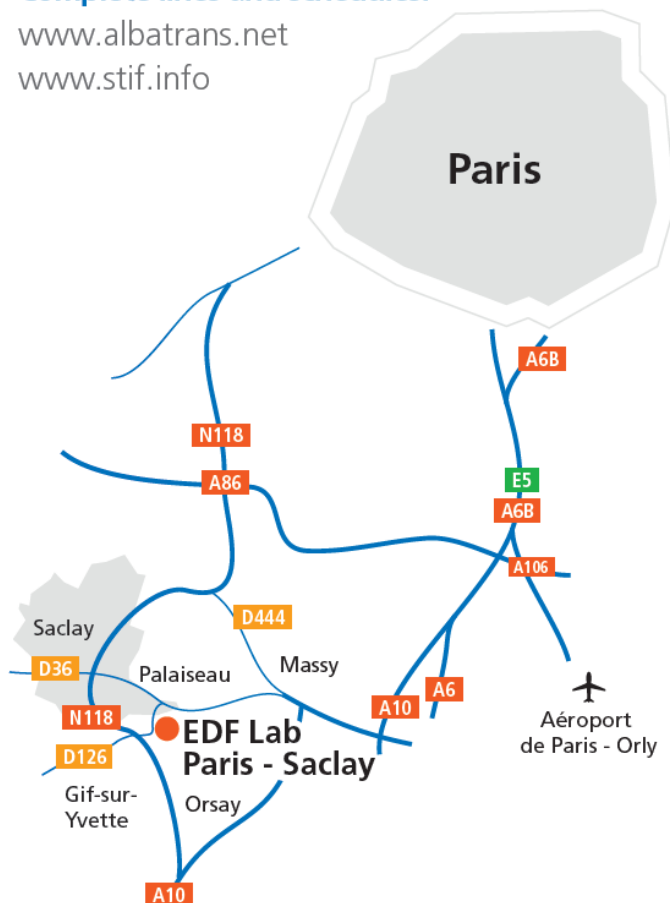

www.albatrans.net

www.stif.info

ACCESS BY CAR

From Paris

→ Take the N118 from Pont de Sèvres.
Take the 9th exit, towards "Orsay-le-Guichet".

→ From Porte d'Orléans:
take the A6 highway towards Lyon.
Continue on the A10 highway towards
"Nantes/Bordeaux".
Take the "D444/Versailles/ Igny/Bièvres" exit
on the left. Continue on the D36.

From Paris airports

→ From Paris-Charles de Gaulle:
take the A1 highway towards Paris.
At Porte de la Chapelle, take the exterior ring
road towards Rouen.
At Porte de Saint Cloud, take the N10 towards
"Bordeaux/Nantes". Then follow instructions
as for the N118 car access.

→ From Paris-Orly:
take the N7 towards Paris. Then follow
the A86 highway towards Versailles.
Take the 30th exit towards « A6/A10/Bièvres/
Igny/Bordeaux/Nantes ». Continue on the A10 highway towards
« Nantes/Bordeaux ». Take the "D444/Versailles/ Igny/Bièvres"
exit on the left. Continue on the D36.

Alternatively, you can also book a room in downtown Paris considering that you will have a transportation time of about one hour. We selected above some hotels in the Montparnasse district, which are quite convenient to take the RER train from the Denfert-Rochereau metro station (take the metro at Montparnasse, line 4 or 6 and change for RER at Denfert-Rochereau).